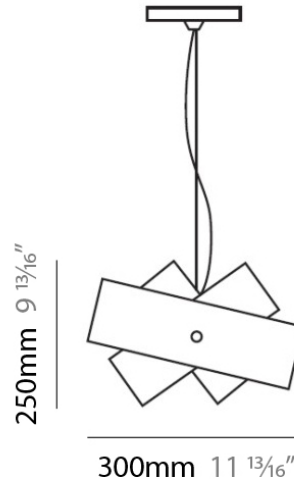

TOURBILLON SUSPENSION

D81107

GENERAL

Series: Tourbillon
Brand: Panzeri
Division: Design
Mounting Type: Suspension
Mounting Location: Ceiling
Subcategory: Pendant

PHYSICAL

Shape: Abstract
Diameter (mm): 300
Diameter (in): 11 3/4
Height (mm): 250
Height (in): 9 7/8
Max. Overall Height (mm): 2250
Max. Overall Height (in): 88 9/16
Light Distribution: Omnidirectional
Weight (kg): 4.09
Weight (lbs): 9
Diffuser: White & Red Glass
Fixture Finish: NIC
Fixture Material: Metal

ELECTRICAL

Number of Lamps: 1
Lamp Type: LED Retrofit
Lamp Shape: G25
Bulb Included: Bulb Not Included
Total Output Wattage (W): 9
Max. Wattage Per Lamp (W): 9
Lamp Base: E26
Input Voltage (V): 120
Upon Request: 277Vac / GU24

LED

OPTICAL

RATINGS AND CERTIFICATIONS

Certified By: CSA Certified to UL and CSA Standards
IP rating: IP20

PROJECT	
TYPE	
NOTES	
QUANTITY	
DATE